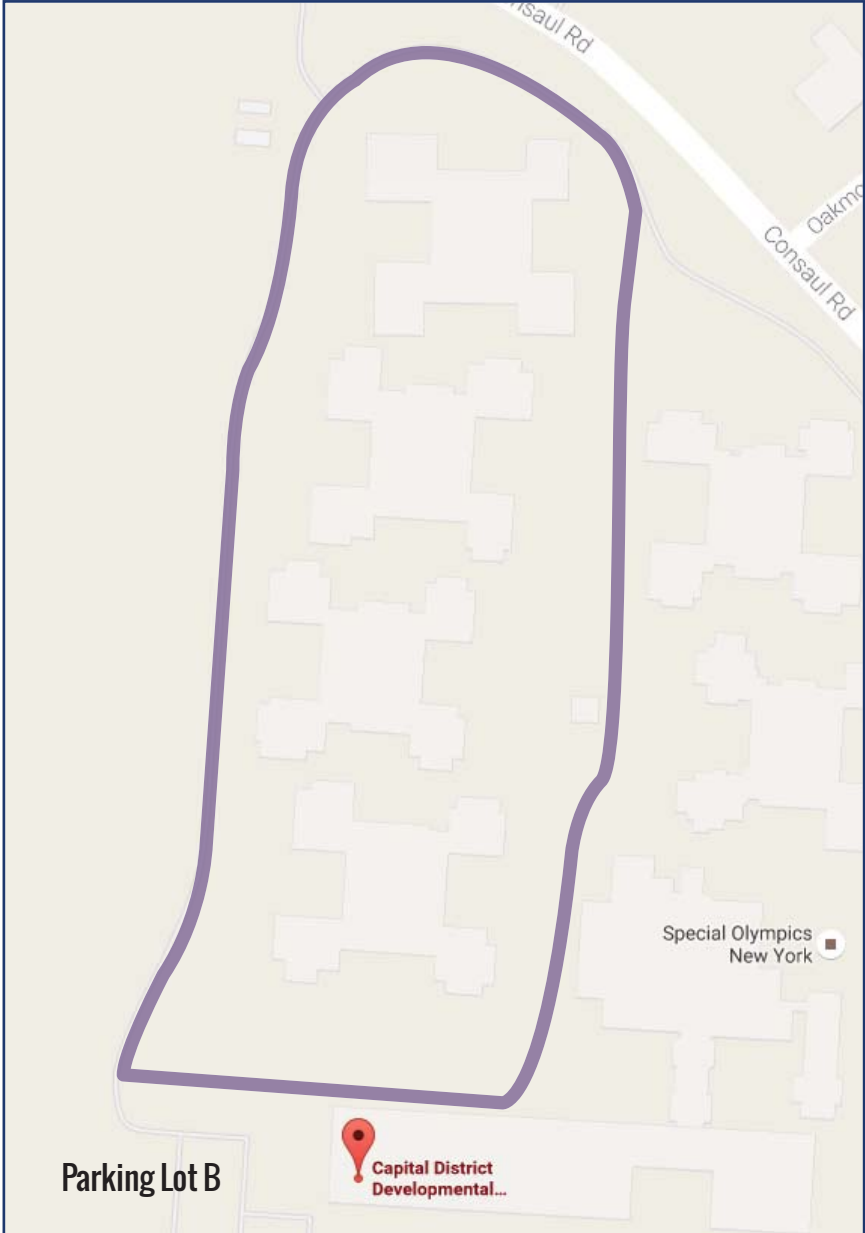

WALKING PATHS

Capital District Developmental Services
500 Balltown Road, Schenectady NY

YOU ARE HERE

RadioShack

Vent Fitness

WALKING PATH #1: Orange Path

Total distance: .87 miles

Starting point: Entrance at Parking Lot A

WALKING PATH #2: Blue Path

Total distance: 1.04 miles

Starting point: Parking Lot A

WALKING PATH #3: Pink Path

Total distance: 1.15 miles

Starting point: Parking Lot Entrance A

WALKING PATH #4: Green Path

Total distance: 1.35 miles

Starting point: Parking Lot Entrance A

WALKING PATH #5: Red Path

Total distance: .70 miles

Starting point: Parking Lot A Entrance

WALKING PATH #6: Purple Path

Total distance: .48 miles

Starting point: Parking Lot B Entrance