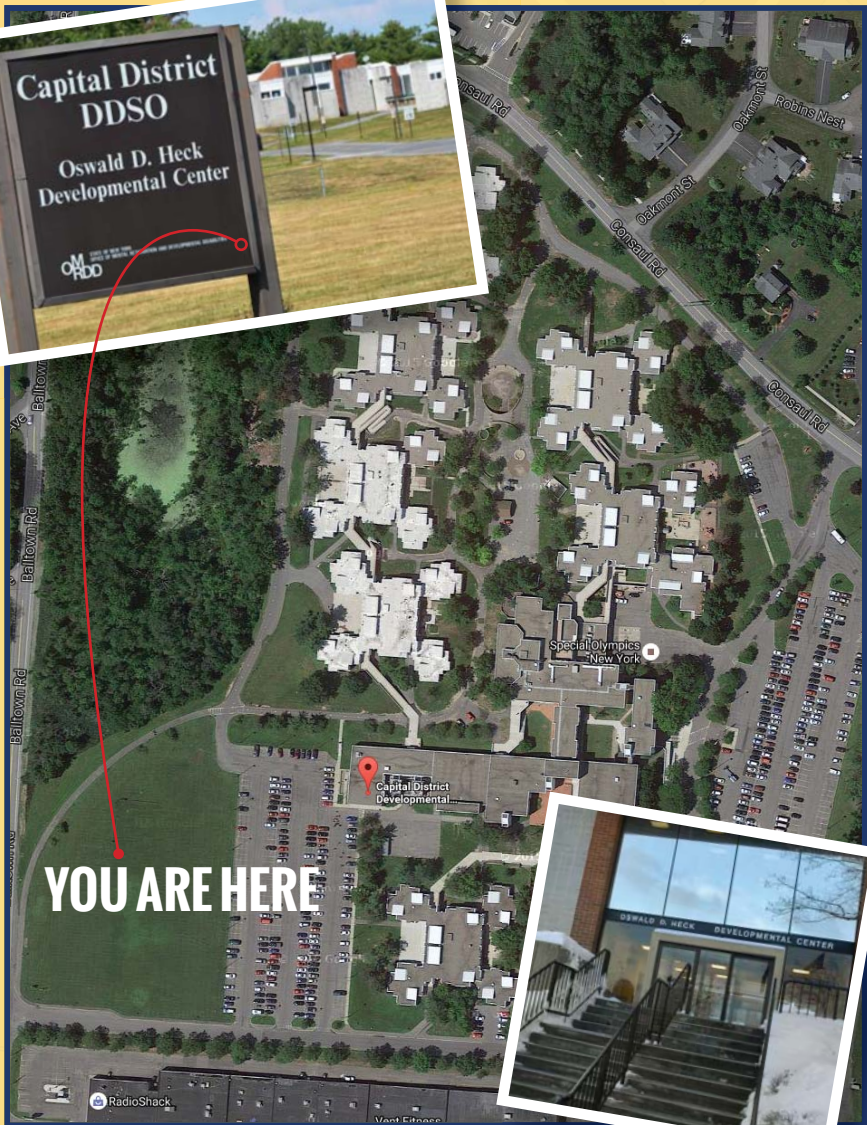

WALKING PATHS

Capital District Developmental Services
500 Balltown Road, Schenectady NY

YOU ARE HERE

RadioShack

Vent Fitness

WALKING PATH #1: Orange Path

Total distance: .87 miles

Starting point: Entrance at Parking Lot A

WALKING PATH #2: Blue Path

Total distance: 1.04 miles

Starting point: Parking Lot A

WALKING PATH #3: Pink Path

Total distance: 1.15 miles

Starting point: Parking Lot Entrance A

WALKING PATH #4: Green Path

Total distance: 1.35 miles

Starting point: Parking Lot Entrance A

WALKING PATH #5: Red Path

Total distance: .70 miles

Starting point: Parking Lot A Entrance

WALKING PATH #6: Purple Path

Total distance: .48 miles

Starting point: Parking Lot B Entrance