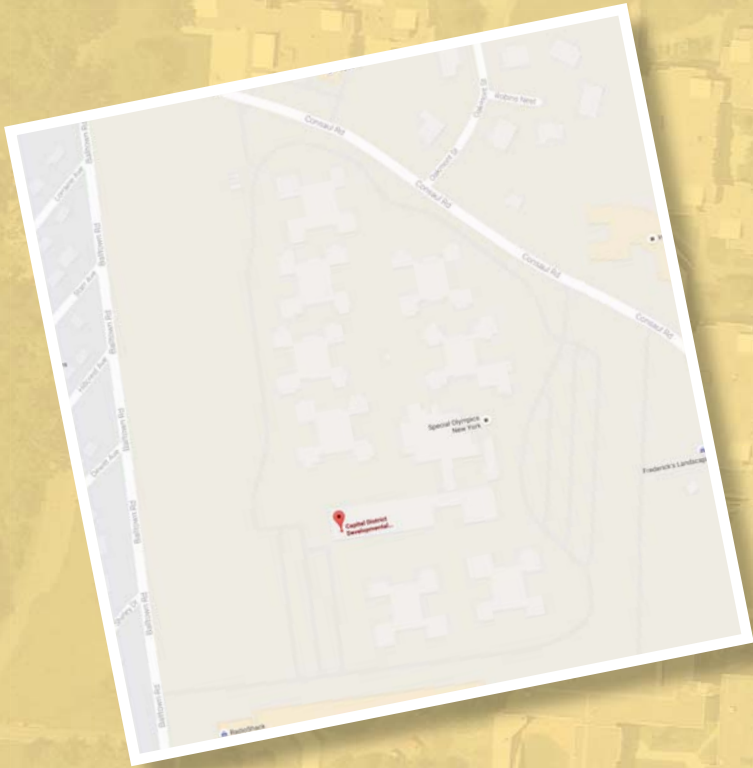

WALKING PATHS

Capital District Developmental Services
500 Balltown Road, Schenectady NY

YOU ARE HERE

RadioShack

Vent Fitness

WALKING PATH #1: Orange Path

Total distance: .87 miles

Starting point: Entrance at Parking Lot A

WALKING PATH #2: Blue Path

Total distance: 1.04 miles

Starting point: Parking Lot A

WALKING PATH #3: Pink Path

Total distance: 1.15 miles

Starting point: Parking Lot Entrance A

WALKING PATH #4: Green Path

Total distance: 1.35 miles

Starting point: Parking Lot Entrance A

WALKING PATH #5: Red Path

Total distance: .70 miles

Starting point: Parking Lot A Entrance

WALKING PATH #6: Purple Path

Total distance: .48 miles

Starting point: Parking Lot B Entrance