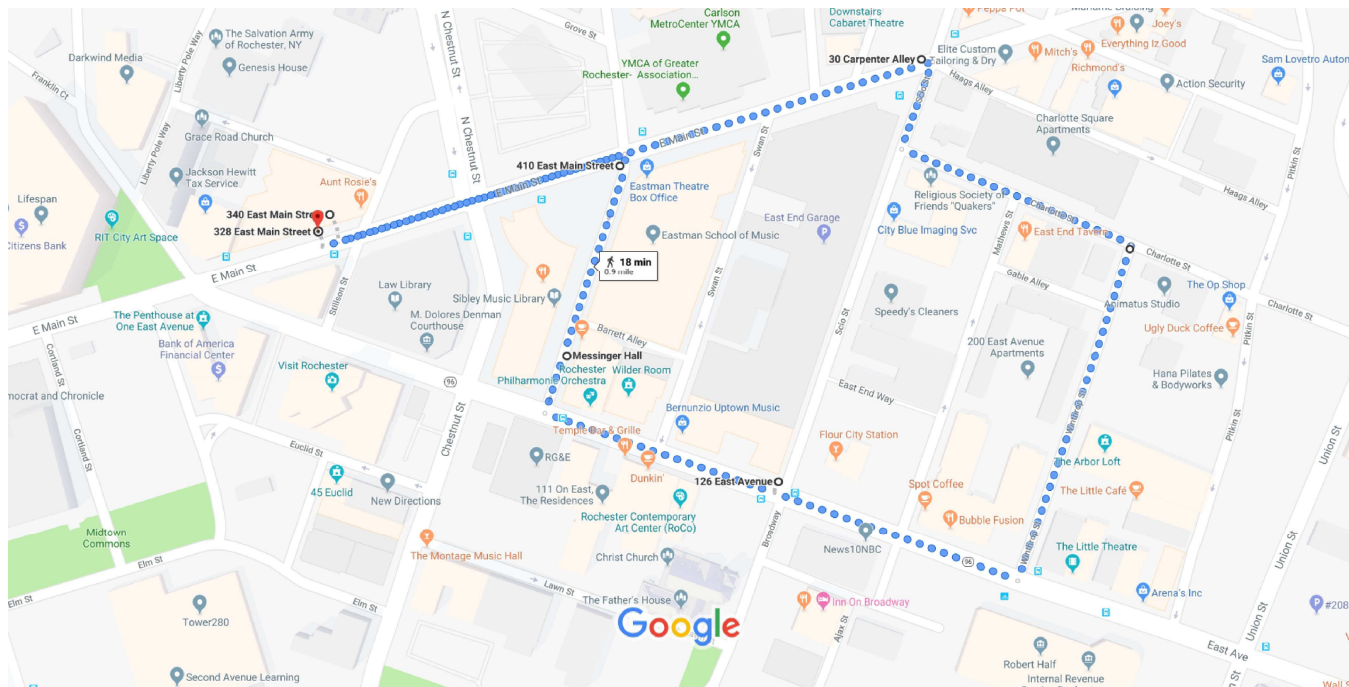

340 E Main St, Rochester, NY 14604 to 328 E Main St, Rochester, NY 14604 Walk 0.9 mile, 18 min

Map data ©2019 Google 100 ft

via E Main St

18 min

0.9 mile

Mostly flat