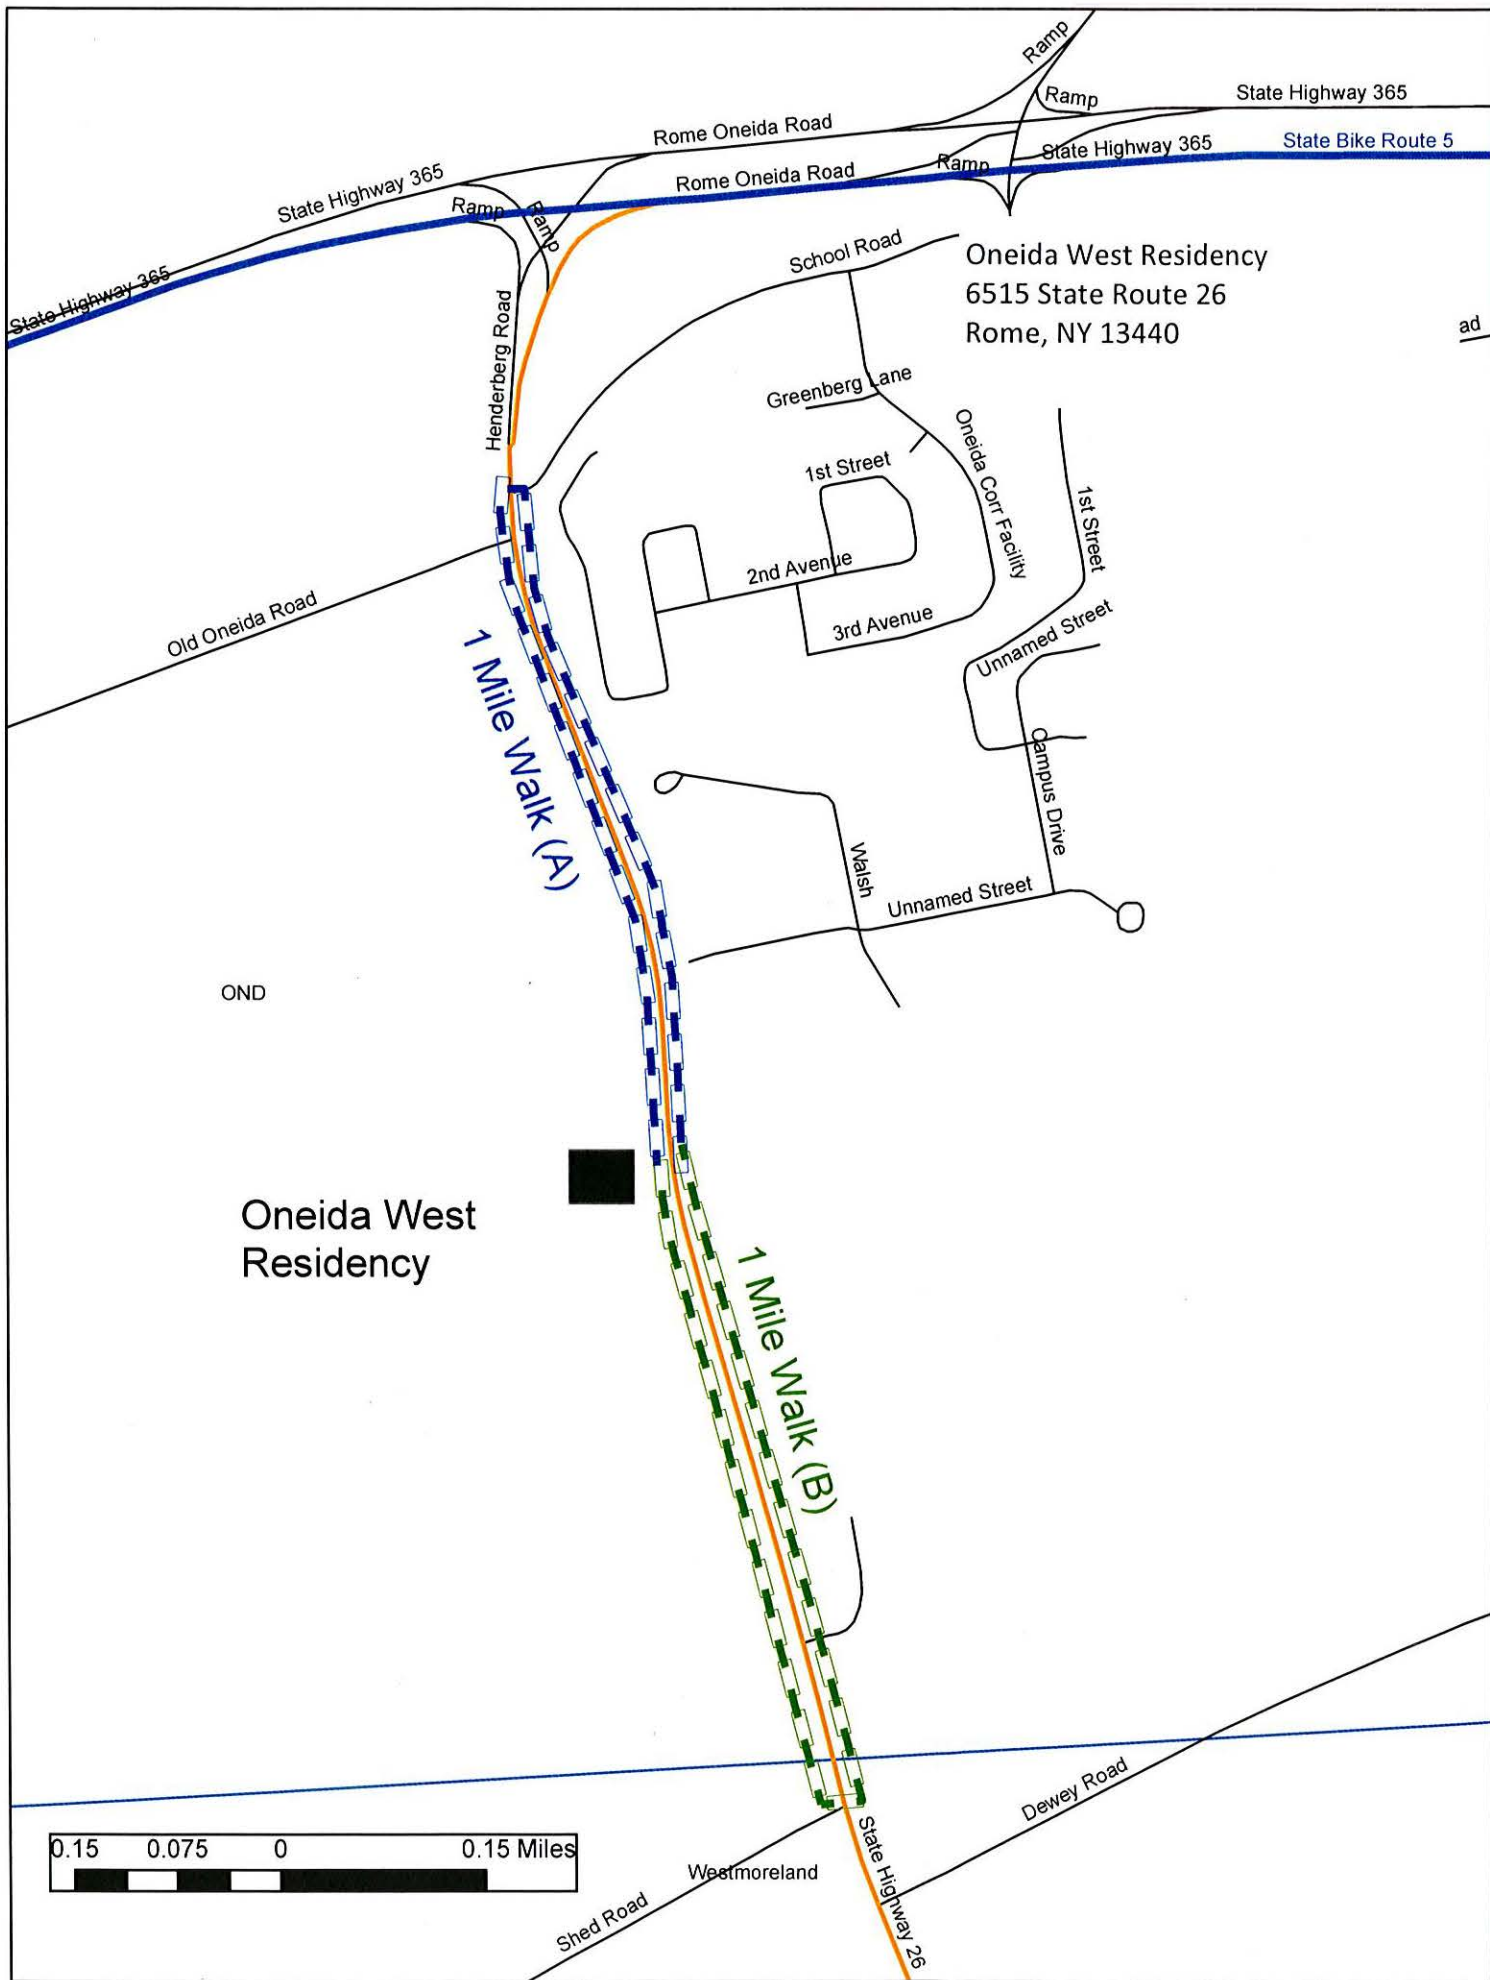

Let's Walk!

Oneida West Residency

1 Mile (A)

- ✓ Exit the Oneida West Residency onto Henderberg Road.
- ✓ Turn left and walk to School Road.
- ✓ Cross the road, turn around and walk back to the residency.

You have walked 1 mile! 

1 Mile (B)

- ✓ Exit the Oneida West Residency onto Henderberg Road.
- ✓ Cross the road, turn right and walk to Shed Road intersection.
- ✓ Cross the road, turn right and walk back on Henderberg Road to the residency.

You have walked 1 mile! 

Oneida West Residency

Oneida West Residency
6515 State Route 26
Rome, NY 13440